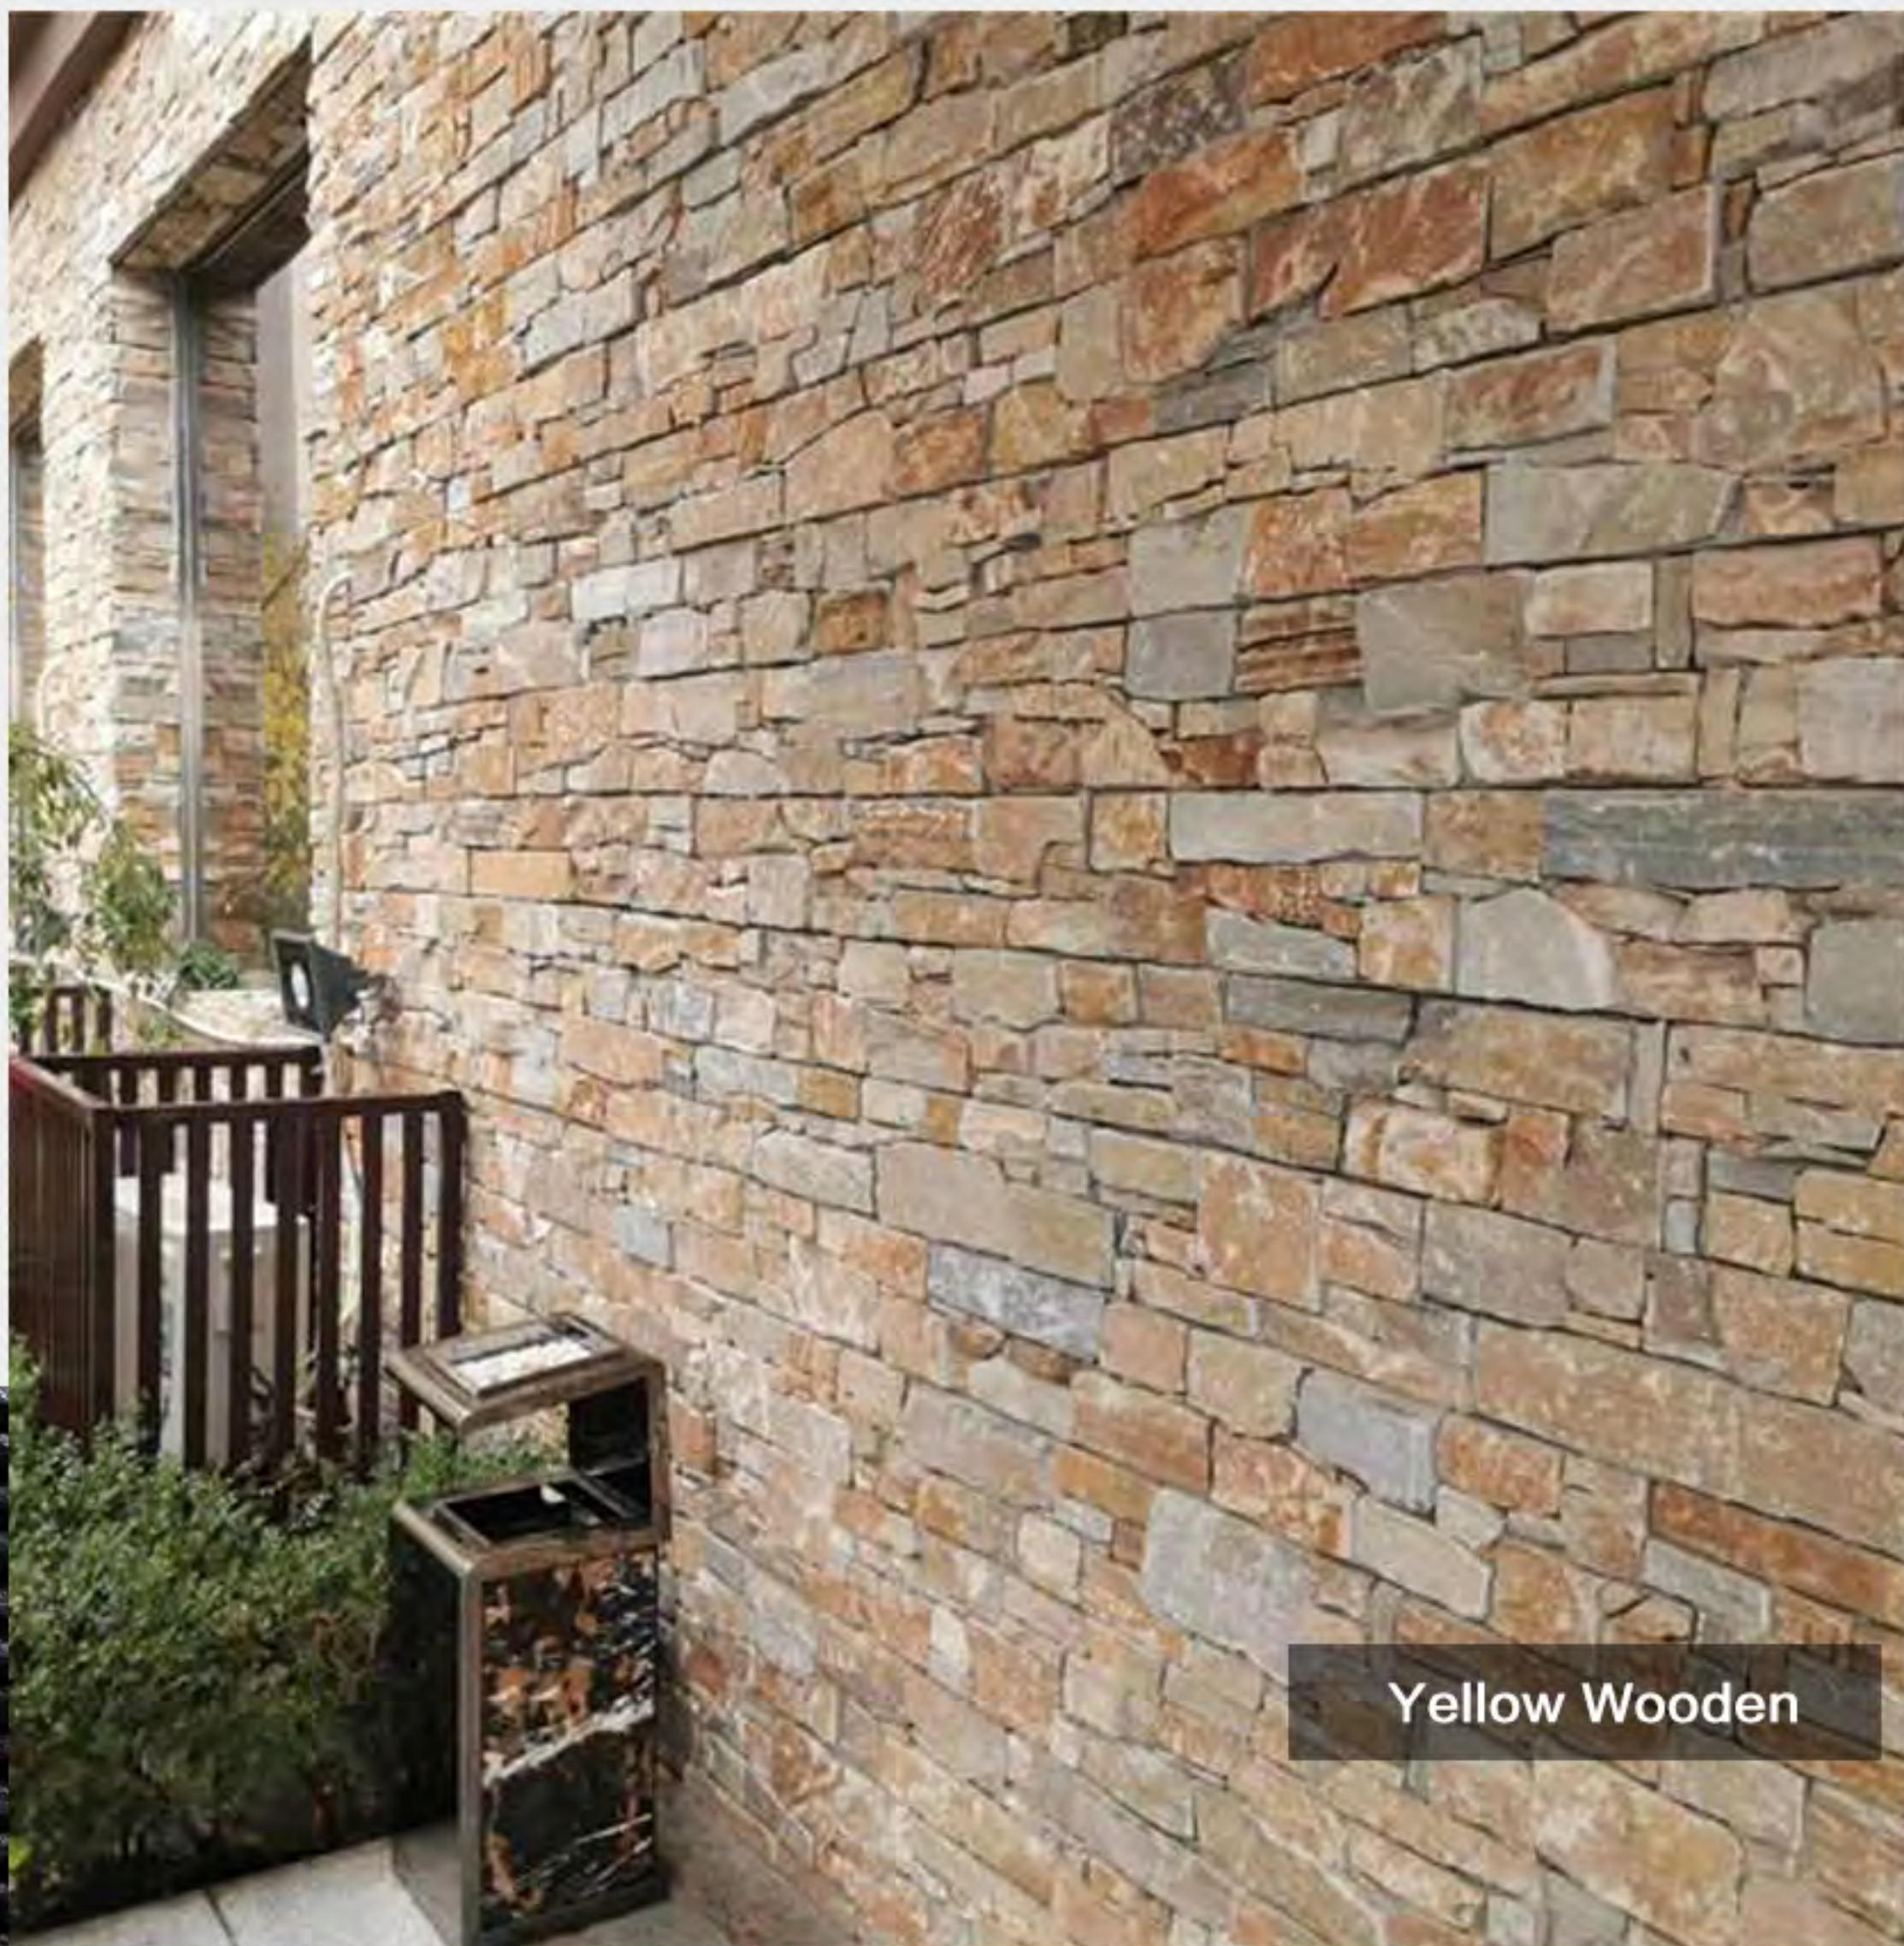

CULTURESTONE PRODUCTS

STONE MASTER QUALITY FIRST

V

Yellow Wooden